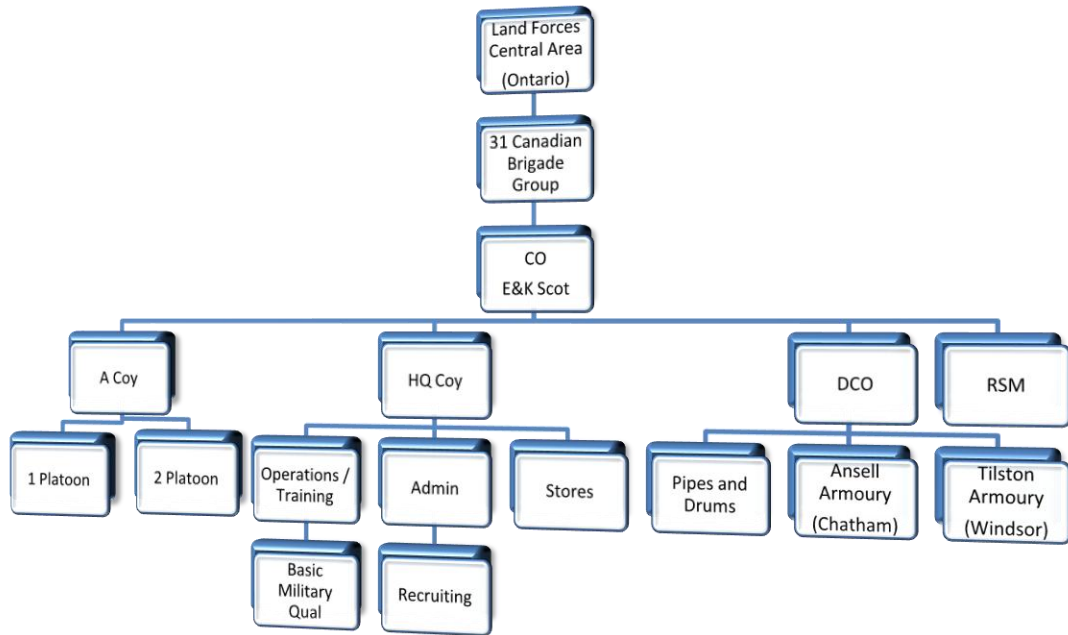

Basic Organization

The Essex and Kent Scottish Regiment

SUPPORTING ORGANIZATIONS - not part of unit

Regimental Senate

The Essex and Kent Scottish Regiment Association

The Scottish Borderers Foundation

Delta Company (Civilian Friends of the Regiment)