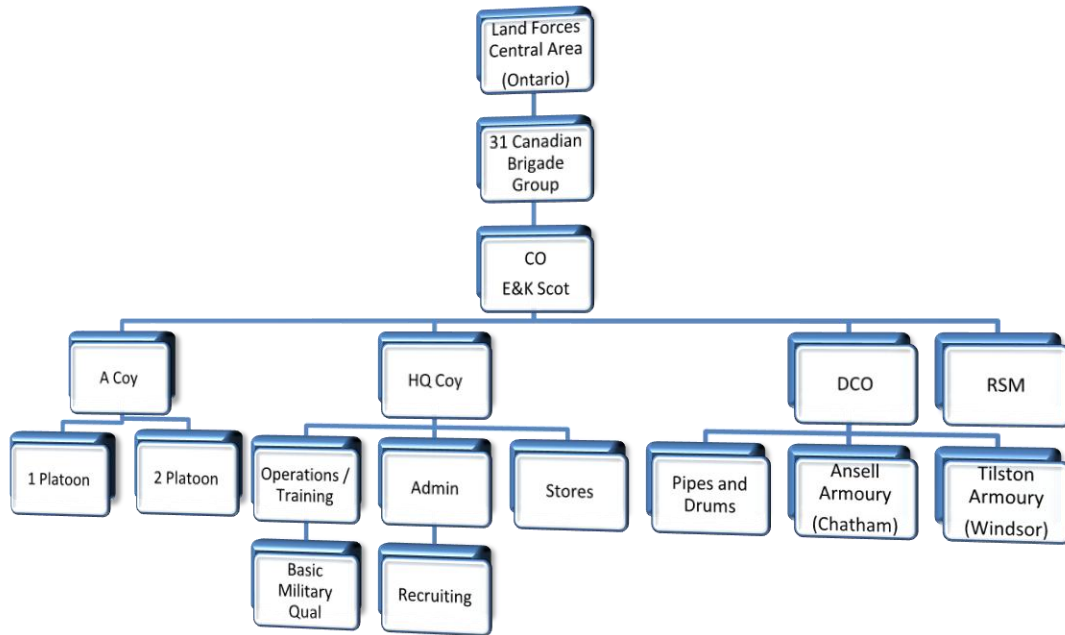

Basic Organization

The Essex and Kent Scottish Regiment

SUPPORTING ORGANIZATIONS - not part of unit

Regimental Senate

The Essex and Kent Scottish Regiment Association

The Scottish Borderers Foundation

Delta Company (Civilian Friends of the Regiment)